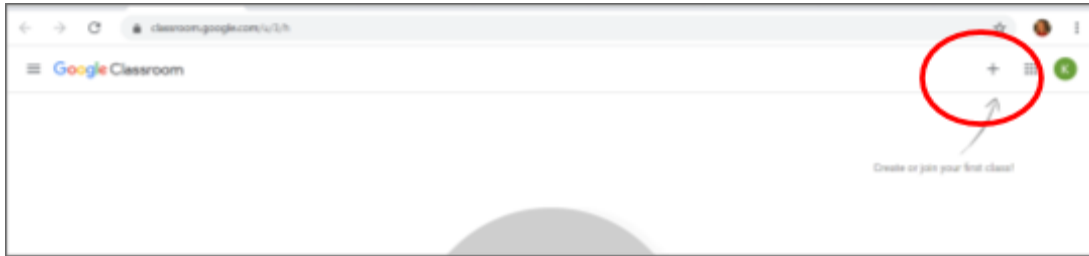

Google Classroom Codes

1. Head to classroom.google.com
2. Click the plus sign in top right corner
3. Click Join Class
4. Type in classroom code (listed below)
5. Click join

Period 1: 5tyt5fd

Period 2: m464lcn